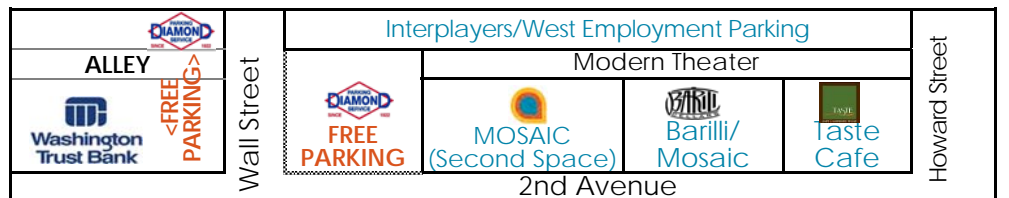

Scan codes with Smartphone:

Sign up for E-News! ONLINE GIVING!

Submit A Prayer Need! Visit Our website!

Detach Here

PARKING

Map shows which lots are FREE Sunday mornings, but only with a MOSAIC pass (get yours FREE from The GRID or Info Table!)