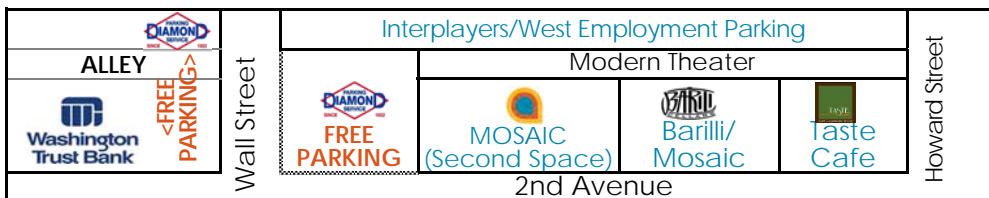

Scan codes with Smartphone:

Sign up for E-News! ONLINE GIVING!

Submit A Prayer Need! Visit Our website!

Detach Here

PARKING

Map shows which lots are FREE Sunday mornings, but only with a MOSAIC pass (get yours FREE from The GRID or Info Table!)