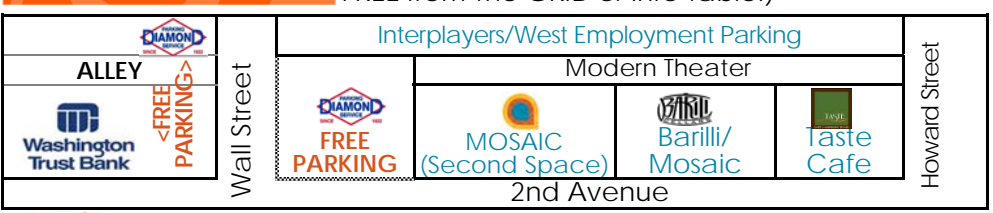

PARKING Map shows which lots are FREE Sunday mornings, but only with a MOSAIC pass (get yours FREE from The GRID or Info Table!)

BUDGET/GIVING

Weekly Need:	$ 4,559.00
2015 Total Budget:	$ 100,298.00
2015 Total Giving:	$ 78,709.00
Budget Shortfall:	$ 21,589.00

BUILDING FUND FUN FACTS:

$134,906 in Faith Pledges
$56,053 paid toward Faith Pledges
$78,852 Unpaid Faith Pledges
$128,697 Non-pledge donations to Building Fund
$184,750 Total Funds on-hand in Building Fund